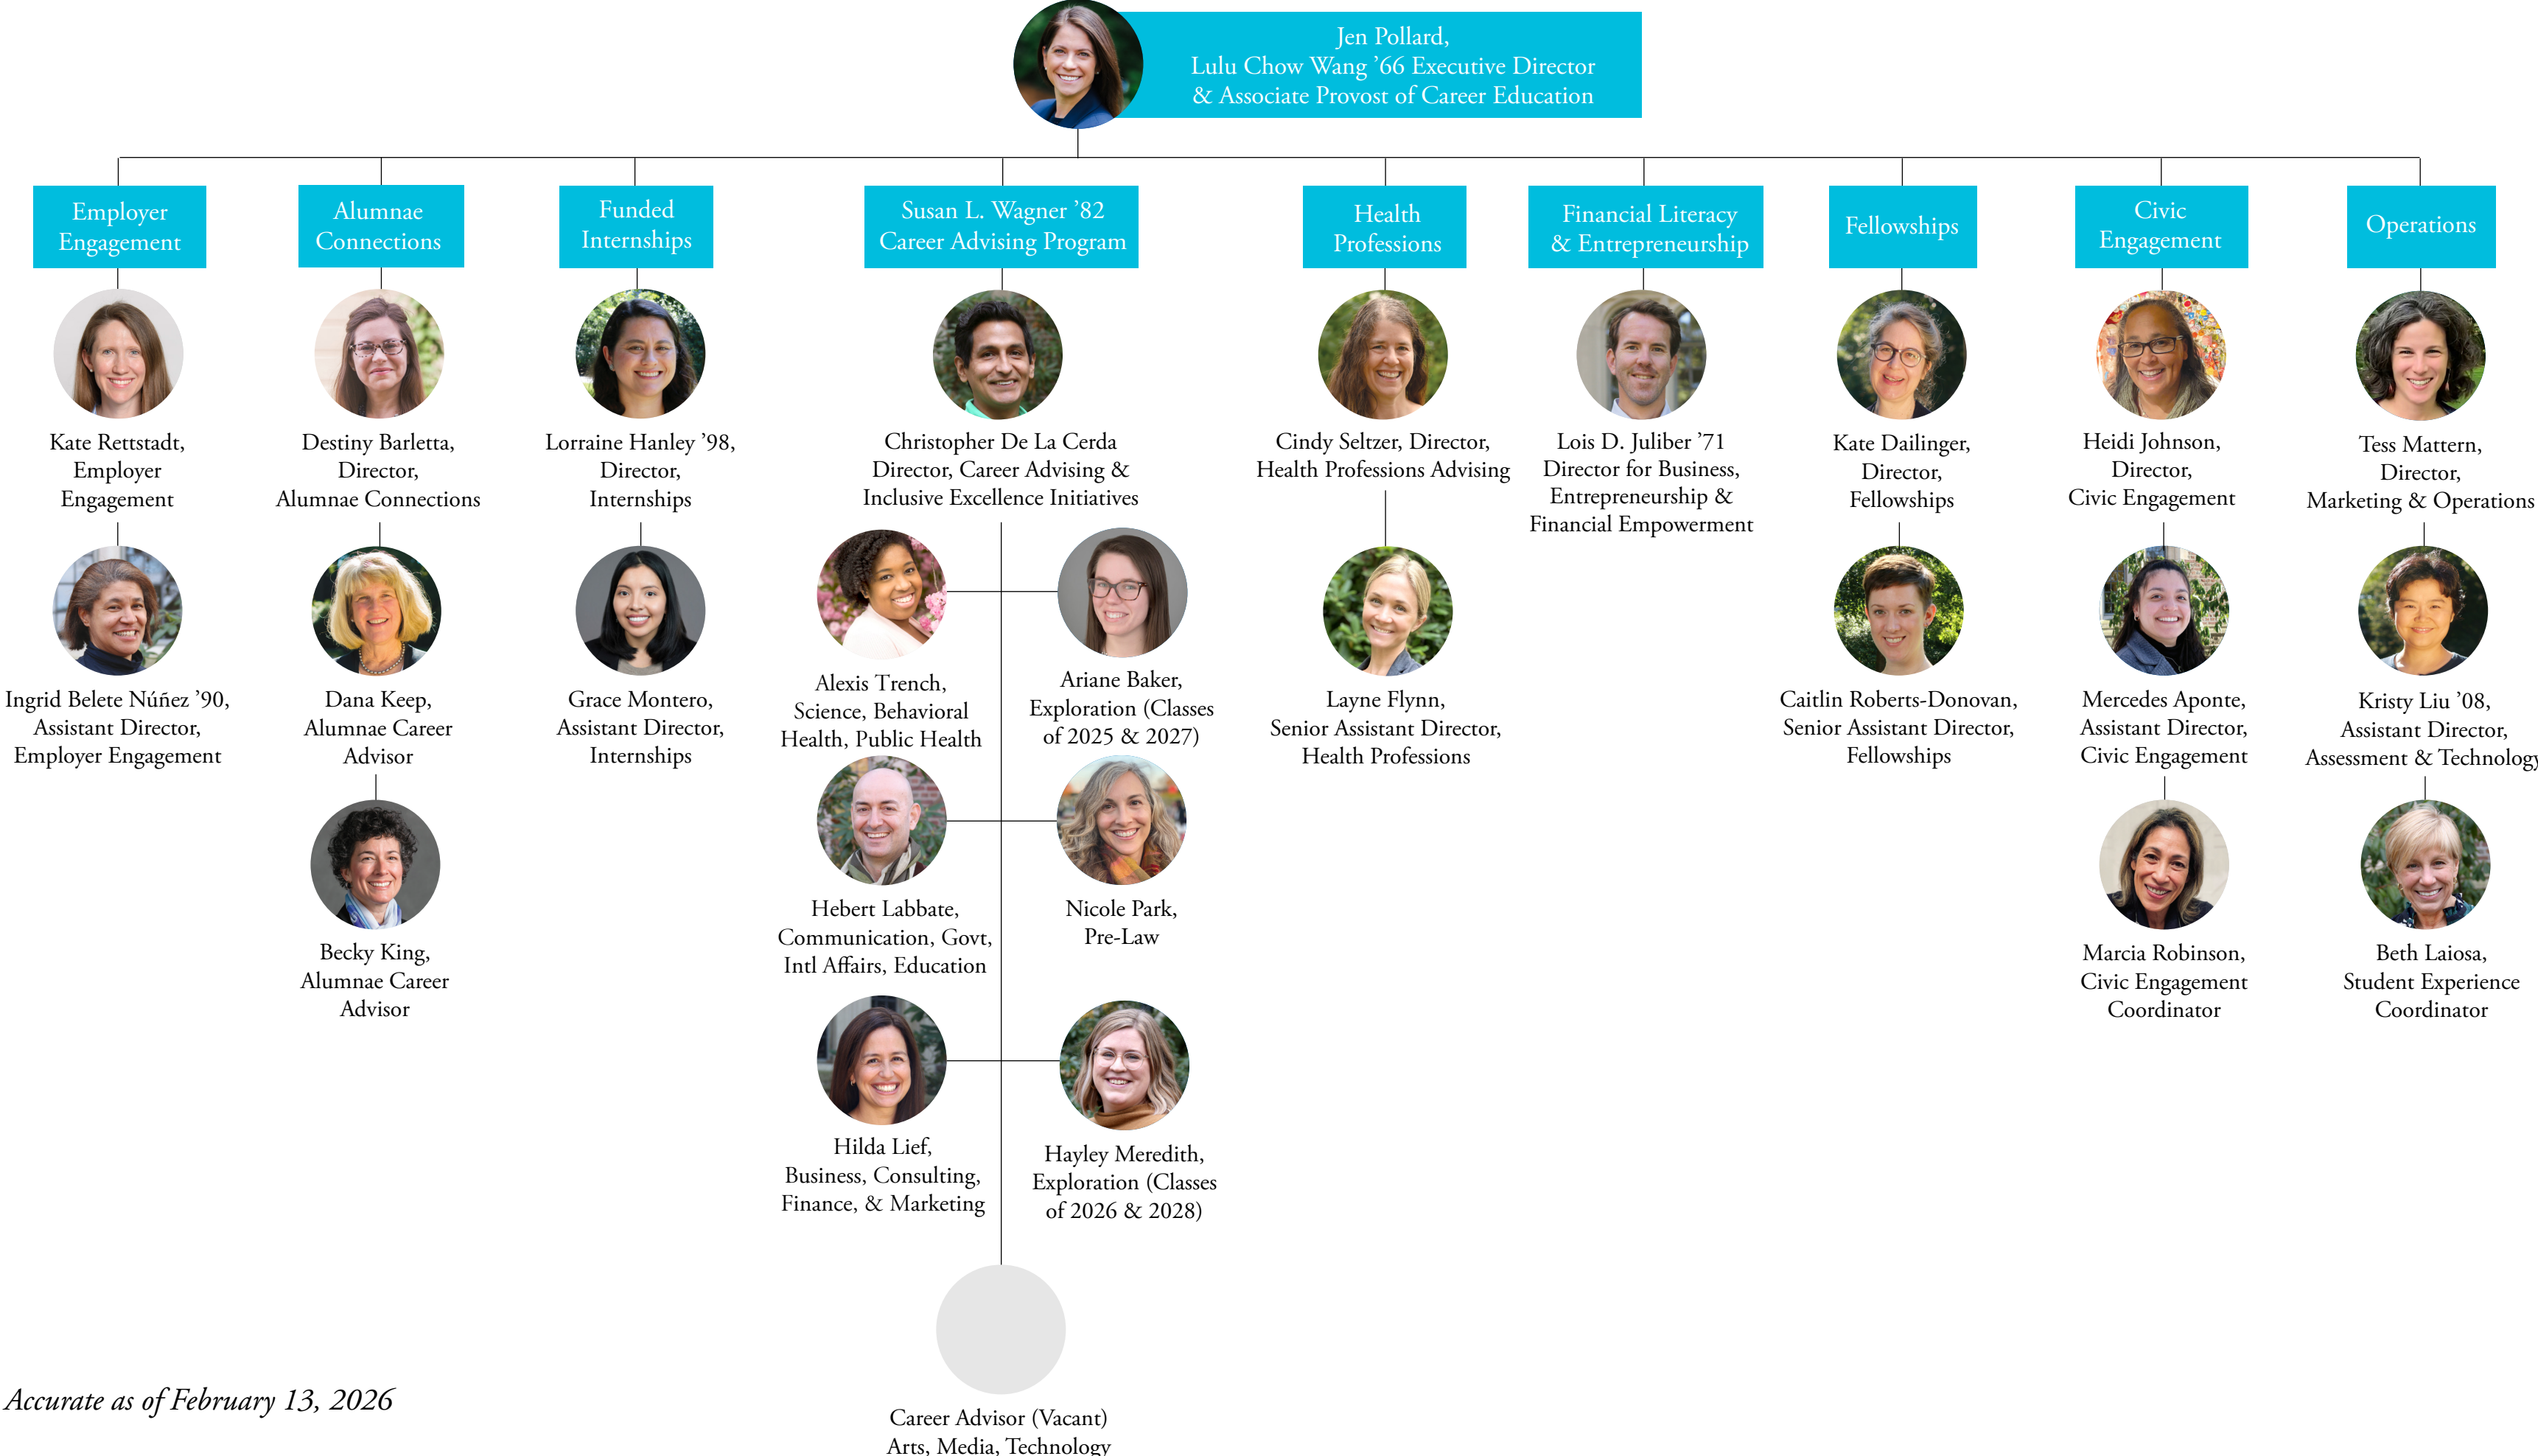

Lulu Chow Wang '66 Center for Career Education Org Chart

Accurate as of February 13, 2026

Hayley Meredith

Peer Career Mentors

Ariane Baker

Science Peer Career Mentor

Alexis Trench

Health Professions Peer Career Mentors

Layne Flynn

Law Peer Career Mentors

Nicole Park

Hilda Lief

BCFM Peer Career Mentor

Ingrid Belete Núñez '90

Employer Engagement Interns

Tess Mattern

Marketing/Social Media Interns

Kristy Liu '08

Data Intern

Mercedes Aponte

Ministrare Fellows